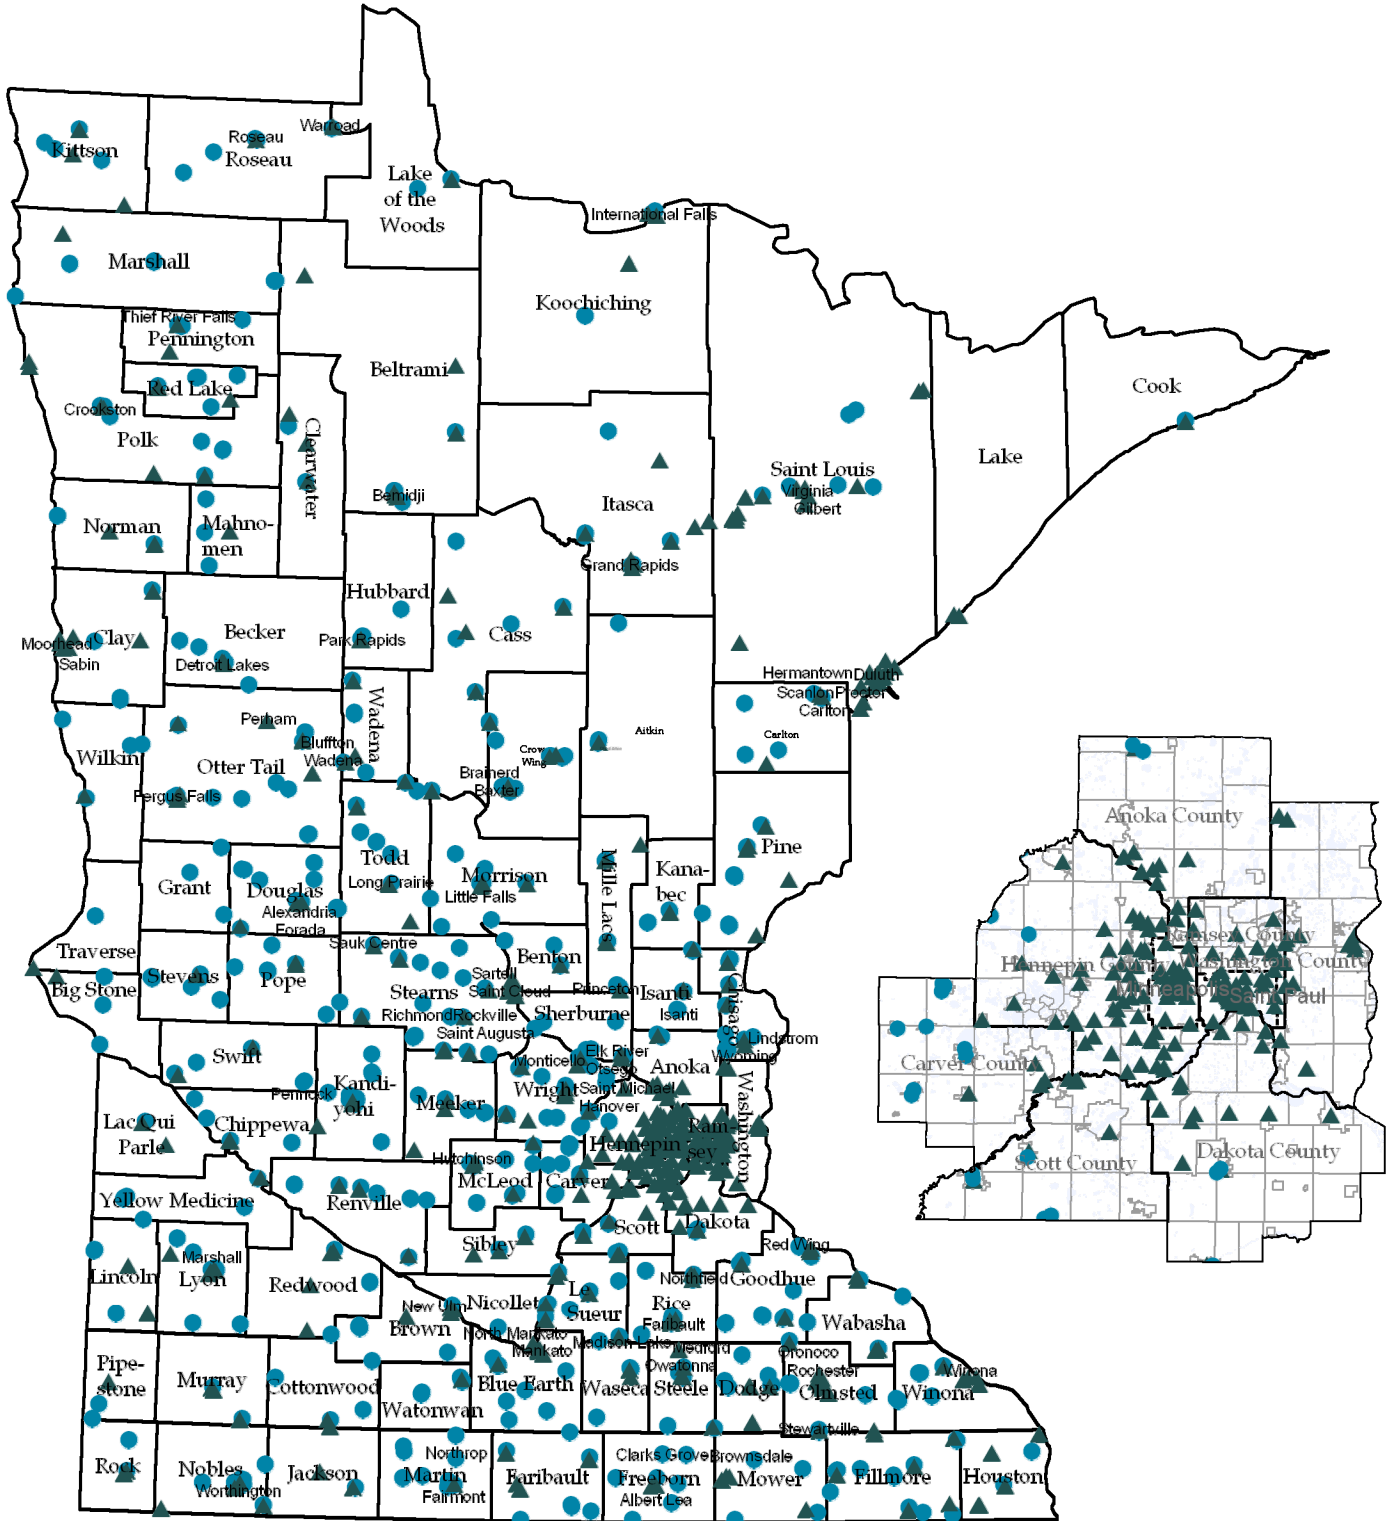

# Locations of Federally Subsidized Programs

- ▲ Section 8 Properties
- USDA Rural Development Properties

Source: Minnesota Housing Section 8 Portfolio (July, 2011), USDA Rural Development (March, 2011).